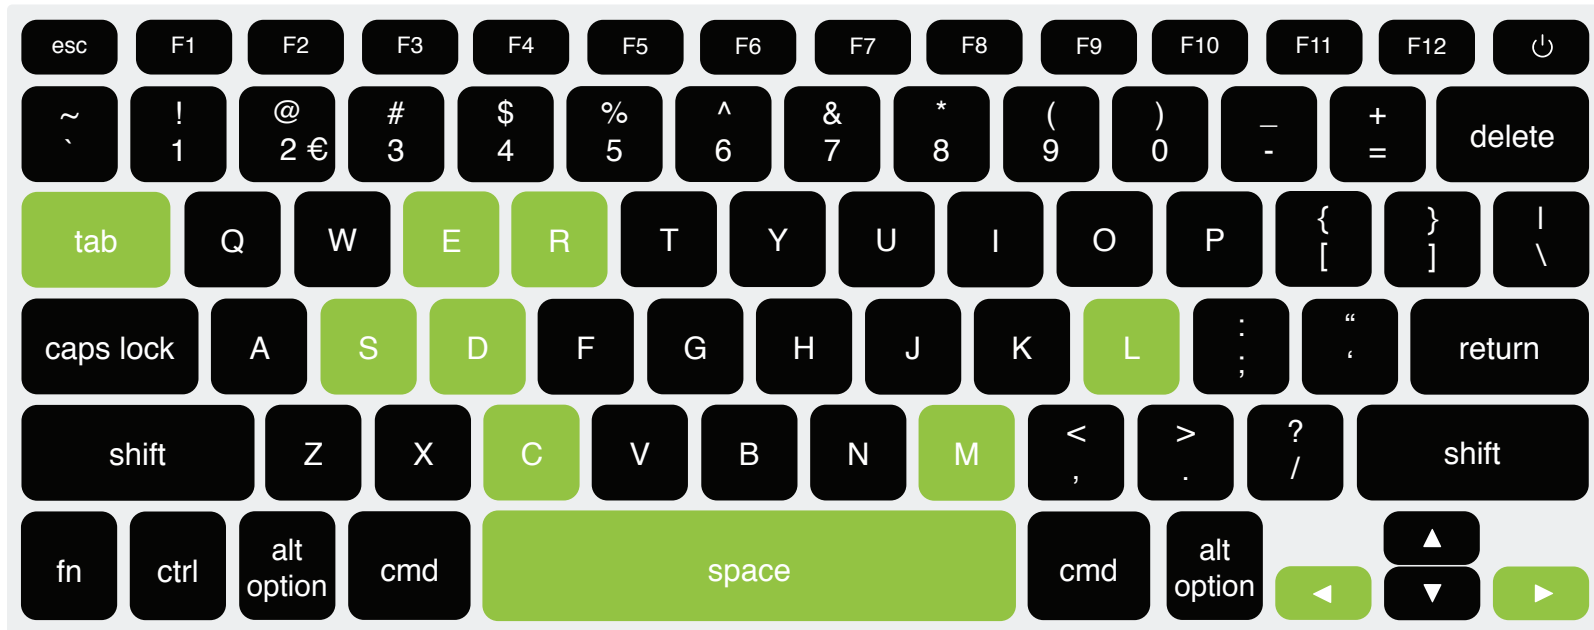

# QANDR

## Keyboard shortcuts

-  = Next visual
-  = Previous visual
-  = Hide or unhide results
-  = Mute phones
-  = Open dashboard
-  = Main screen menu
-  = Open editor
-  = Check connections
-  = Open login
-  = Screenshot
-  = Add picture to Report